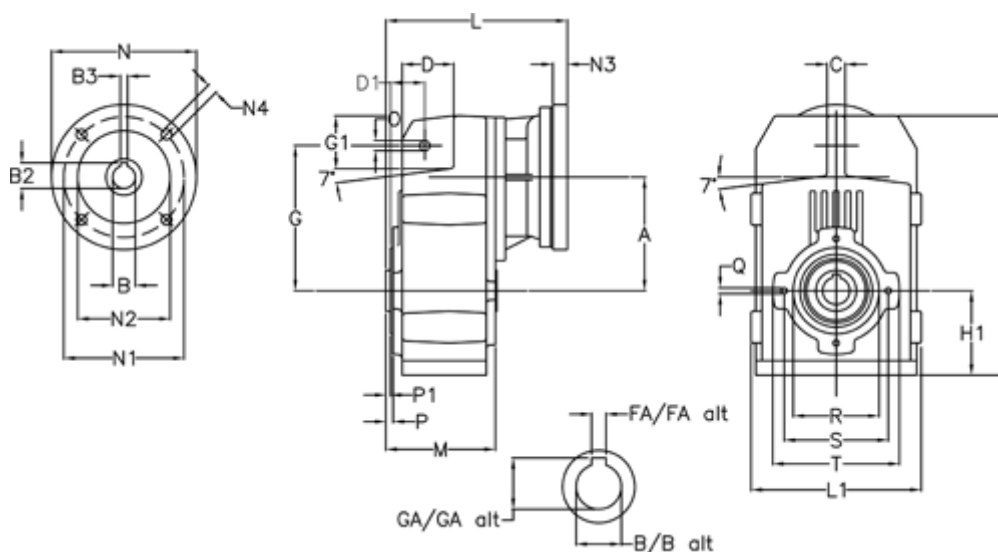

Article number: 29560304463240

Description: Shaft mounted gear
A312H35-44,6-P100B5

Measures

A = 150.50	FA = 10	M = 125.0	Q = M10x17
B = 35	G = 170	N = 250	R = 110
B1 = 28	G1 = 84.0	N1 = 215	S = 130
B2 = 31.3	GA = 38.3	N2 = 180	T = 150
B3 = 8	H = 326.0	N4 = M12x16	
C = 20	H1 = 102.0	O = 13	
D = 68.0	L = 255.0	P = 6.5	
D1 = 54.0	L1 = 210	P1 = 3.5	